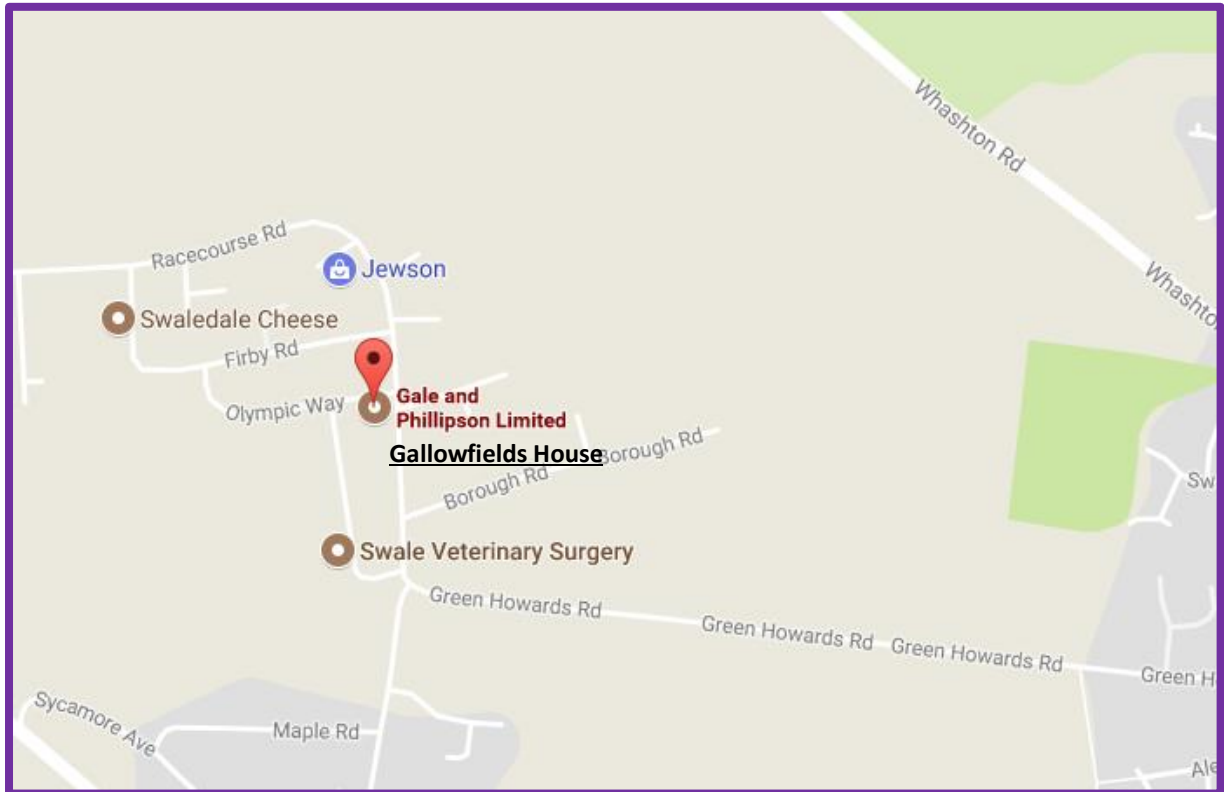

DIRECTIONS TO RICHMOND OFFICE

Map data copyright Google 2017

Street view data copyright Google 2017

Address

Gale and Phillipson, Gallowfields House, Fairfield Way, Richmond, North Yorkshire, DL10 4TB
Tel: 01748 825971

Directions from Scotch Corner

From Scotch Corner follow the A6108, at the first roundabout take the 2nd exit onto Barracks Bank. Continue on the A6108 to Richmond Road and then straight through Skeeby Village. Follow straight on to Darlington Road, just after Richmond School on the left-hand side, take the 1st exit at the next roundabout and continue towards the traffic lights. At the traffic lights turn right onto Gallowgate Hill, continue up the hill and once past the fire station on the right-hand side, take the second left on to Green Howards Road. Continue straight down Green Howards Road and then the road will curve to the right. The Gale and Phillipson office is located on the left around half way up the next hill.

Directions from elsewhere

From the A1 head towards Scotch Corner, take junction 53 slip road and at the roundabout take the exit to the A6108. From there follow the directions above. Gallowfields House is located just outside of Richmond town centre at the top of Gallowgate Hill, parking is provided at the rear of the office. There are no direct public transport links from Darlington Station and travel by car or taxi is recommended.